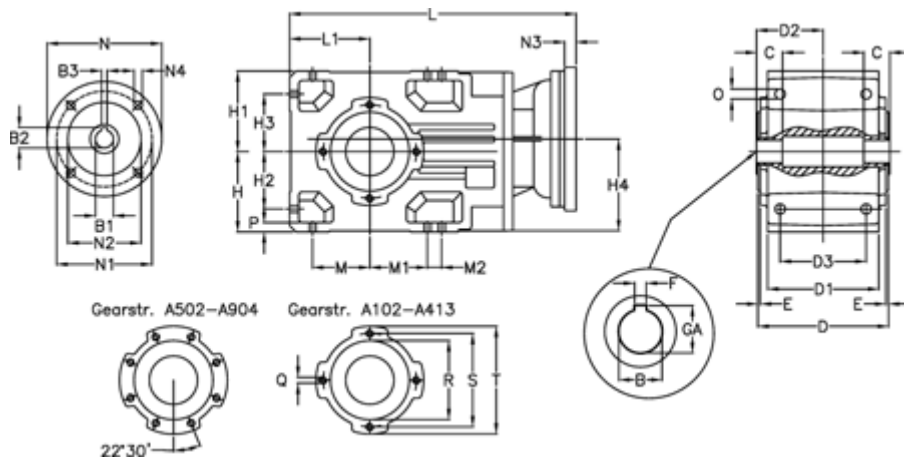

Article number: 296000501643225
 Description: Bevel helical gearbox
 A052UH25-16,4-P71B5

Measures

B = 25	D3 = 80	H3 = 37.5	N1 = 130	S = 85
B1 = 14	Description = A052 UH25-xx P71 B5	H4 = 80.5	N2 = 110	T = 101
B2 = 16.3	E = 2.0	L = 213.0	N3 = 7	
B3 = 5	F = 8	L1 = 58	N4 = 9,5	
C = 23	GA = 28.3	M = 37.5	O = 9.0	
D = 104	H = 58	M1 = 37.5	P = 8	
D1 = 99	H1 = 63	M2 = 9	Q = M8x14	
D2 = 52.0	H2 = 37.5	N = 160	R = 68	